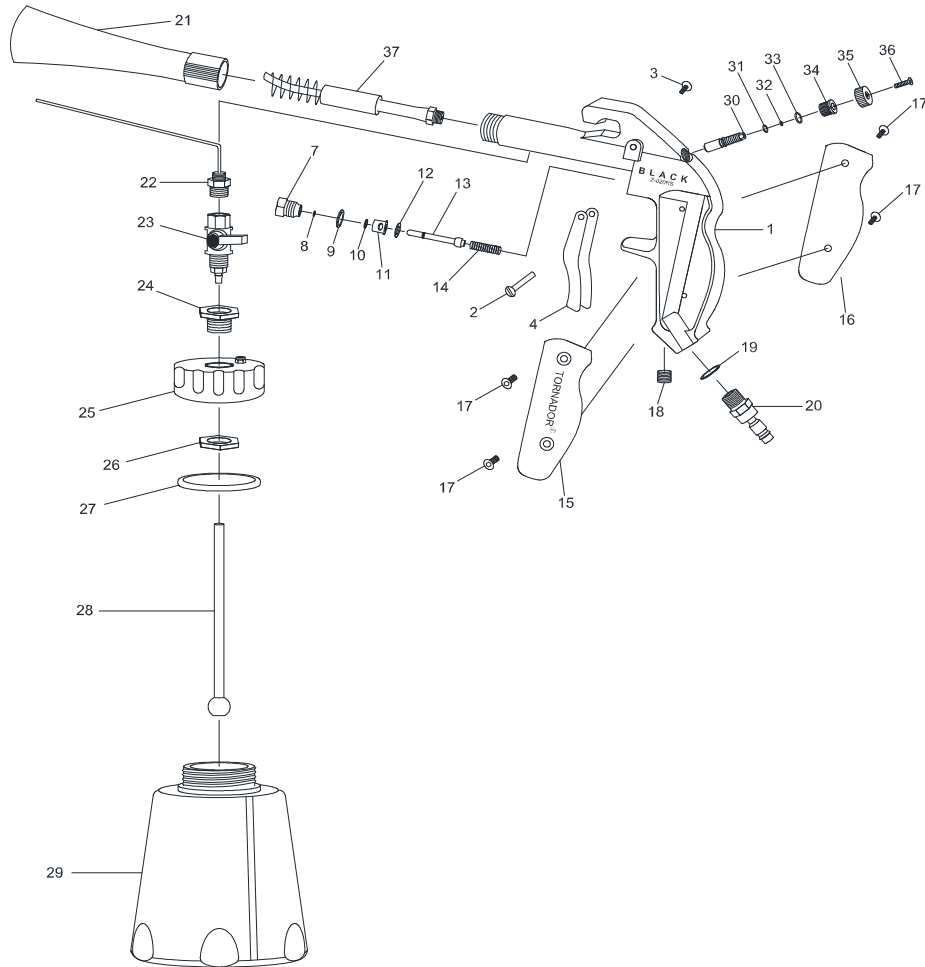

# Z-020RS Tornador Gun (Cleaning Gun)

Ref. No.	Part No.	Description	Q'ty	Ref. No.	Part No.	Description	Q'ty
1	SPZ020RS001	Housing (Paint Finish)	1	22	SPZ020009A	Inner Tube Ass'y	1
2	SPZ020S007	Pin	1	23	SPZ010017A	Air Reverse Switch Ass'y	1
3	SPZ010008A	Screw	1	24	SPZ010018	Screw	1
4	SPZ020RS002	Trigger (Paint Finish)	1	25	SPZ010019C	Cap (with hole) and Valve	1
7	SPZ010011	Screw	1	SPZ010019A	Cap (closed)		
8	SPZ010031	O-Ring (2x1)	1	26	SPZ010021	Nut	1
9	SPZ010028	O-Ring (9x2)	1	27	SPZ020014A	Gasket (O-Ring) f. valve type	1
10	SPZ010027	O-Ring (3.5x1.5)	1	28	SPZ010022	Tube Ass'y (inkl.part.no.28)	1
11	SPZ010012	Bushing	1	29	ZZ-020	Cup With Window Set	1
12	SPZ010013	Gasket	1			incl.no.25(closed), 27, 29	
13	SPZ010014	Valve Stem	1	30	SPZ020RS004	Valve Stem	1
14	SPZ010015A	Spring	1	31	SPZ020RS005	O-Ring (4.8x1.9)	1
15	SPZ020S002	Left Side Cap (Black)	1	32	SPZ020RS006	O-Ring (2.9x1.78)	1
16	SPZ020S003	Right Side Cap (Black)	1	33	SPZ020RS007	O-Ring (7x1.5)	1
17	SPZ020S004	Screw	4	34	SPZ020RS008	Screw	1
18	SPZ020S005	Screw	1	35	SPZ020RS009	Nut	1
19	SPZ020S006	O-Ring ( 9.5x1.5 )	1	36	SPZ020RS010	Screw	1
20	SPZ020RS003	Swivel Air Inlet (1/4"PF)	1				
21	SPZ020008B	Nozzle (Matt Finish)	1	37	SPZ0200AKRS	Rotate Set	1