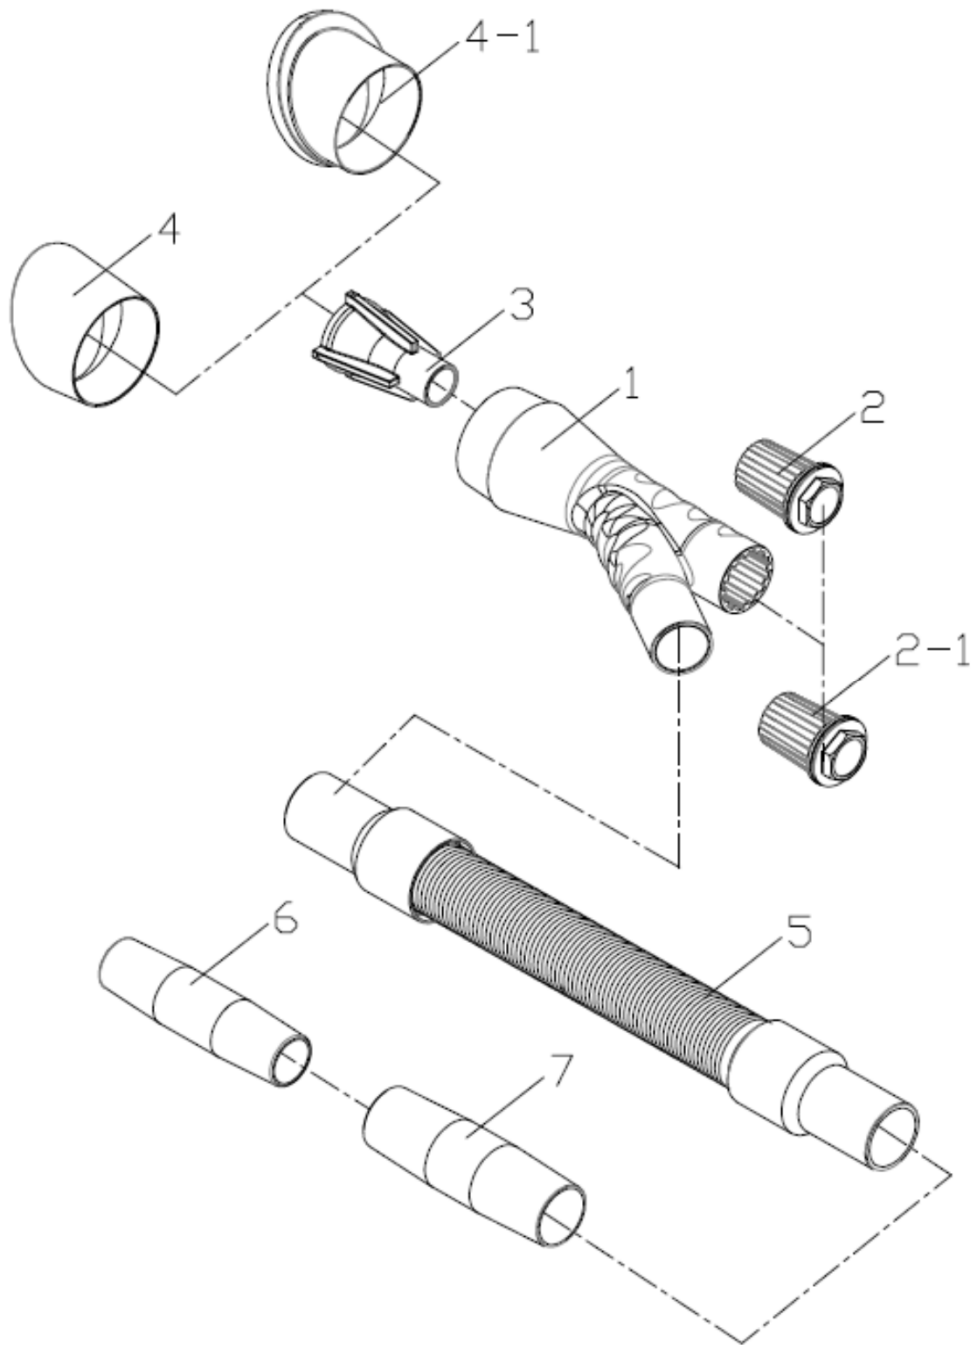

# Rotador ® ADAPTOR

| Ref. No. | Part No.    | Description          | Q'ty /Tool | Ref. No. | Part No.    | Description             | Q'ty /Tool |
|----------|-------------|----------------------|------------|----------|-------------|-------------------------|------------|
| 1        | SPWZ30001   | Three Ways Adaptor   | 1          | 4-1      | SPWZ30004-1 | Front Nozzle with Brush | 1          |
| 2        | SPWZ30002   | Rotate Adaptor red   | 1          | 5        | SPWZ30005   | Hose Aassembly (52cm)   | 1          |
| 2-1      | SPWZ30002-1 | Rotate Adaptor white | 1          | 6        | WSPZ017013  | Small Plastic Adaptor   | 1          |
| 3        | SPWZ30003   | Inner Nozzle (White) | 1          | 7        | WPSZ017012  | Big Plastic Adaptor     | 1          |
| 4        | SPWZ30004   | Front Nozzle         | 1          |          |             |                         |            |